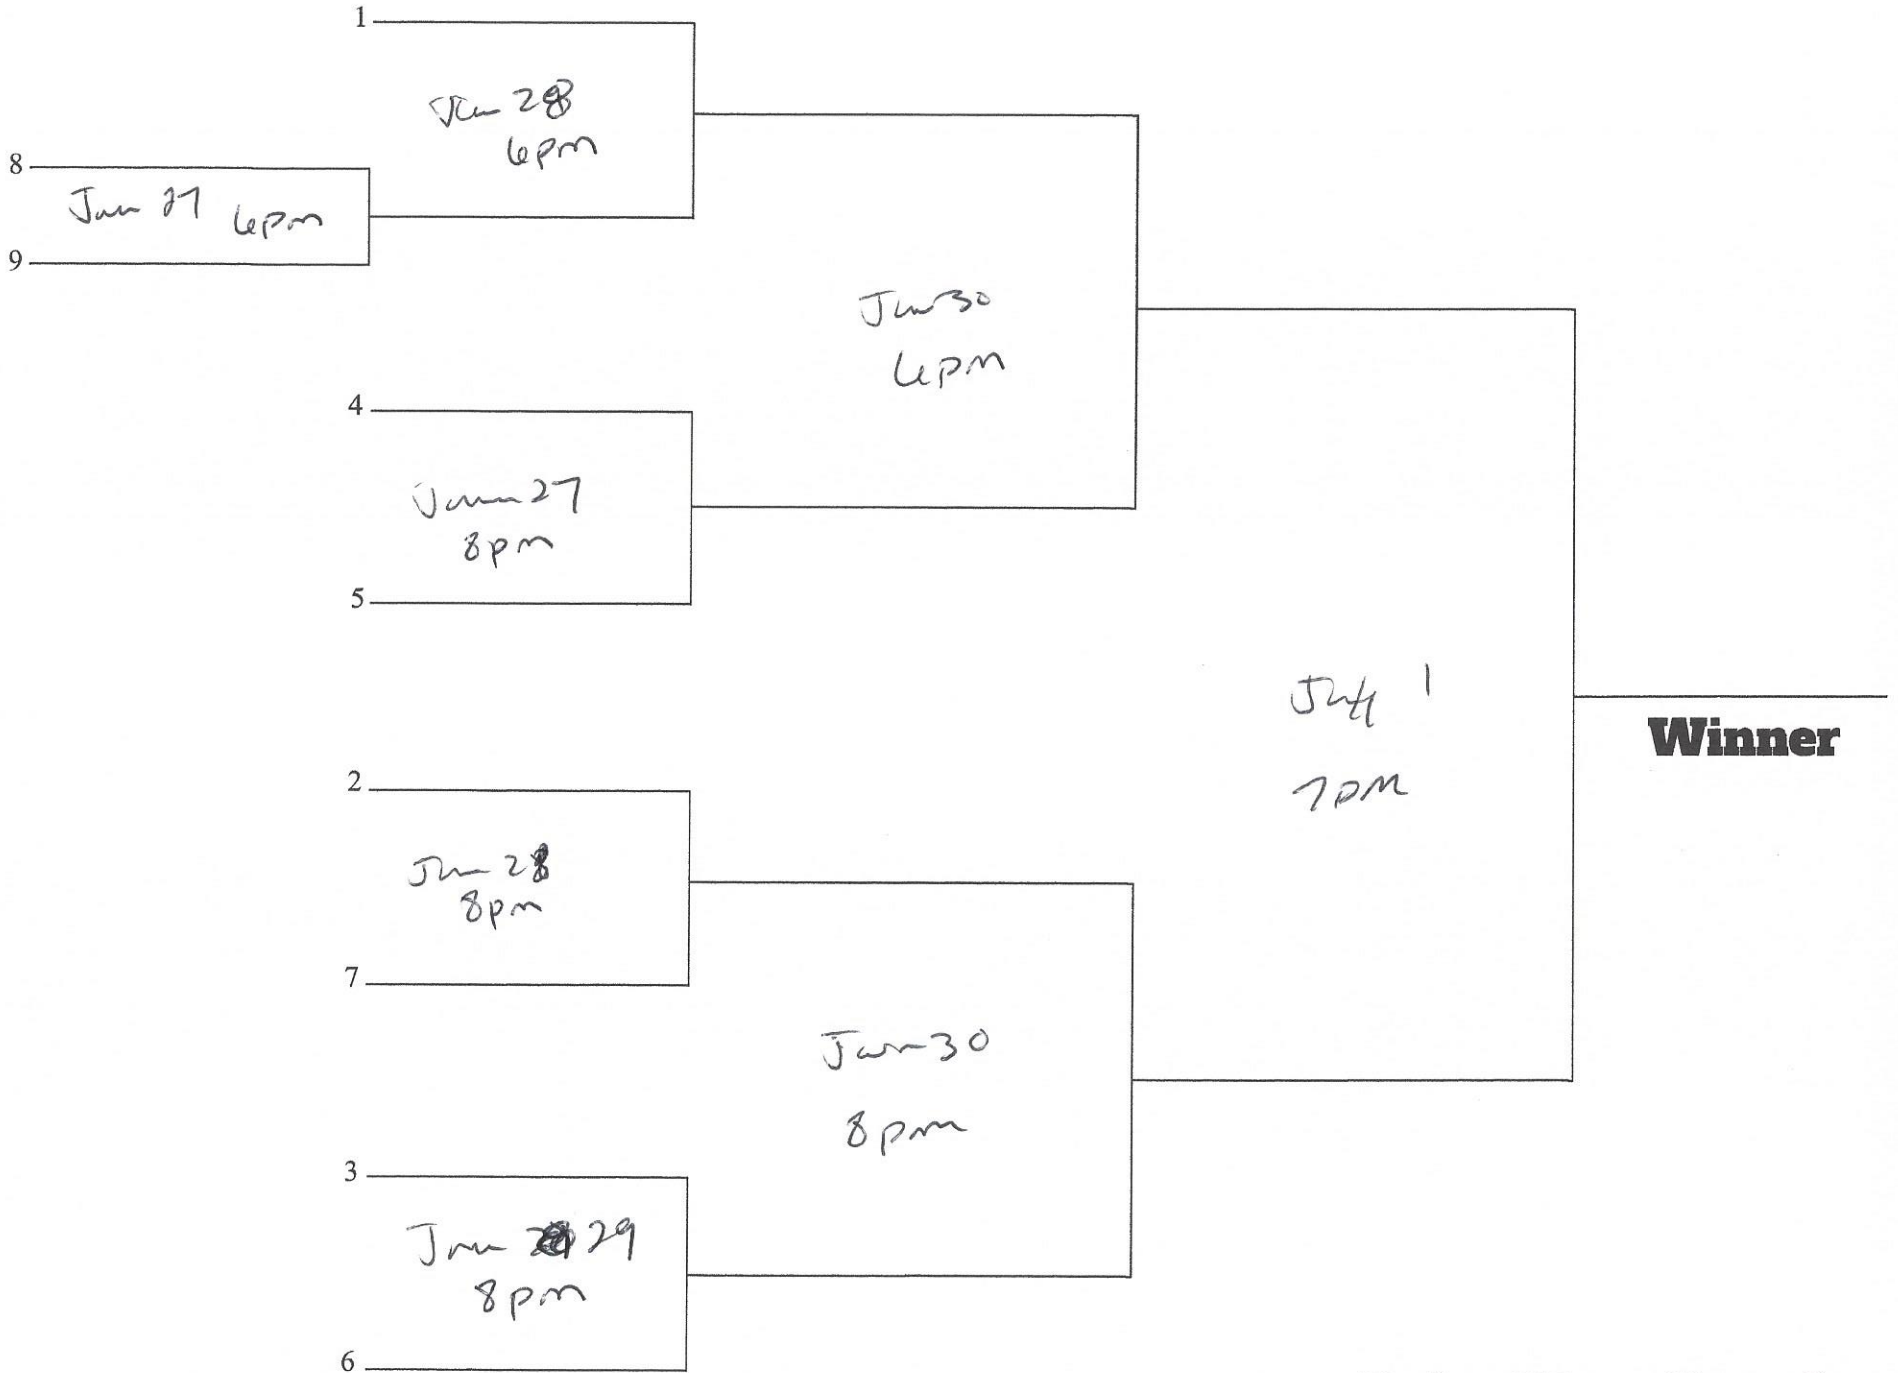

9 Team Single Elimination

Majors

9 Team Single Elimination

~~At 10:00~~ Mins

11 Team Single Elimination

6 Team Single Elimination

Pee Wee