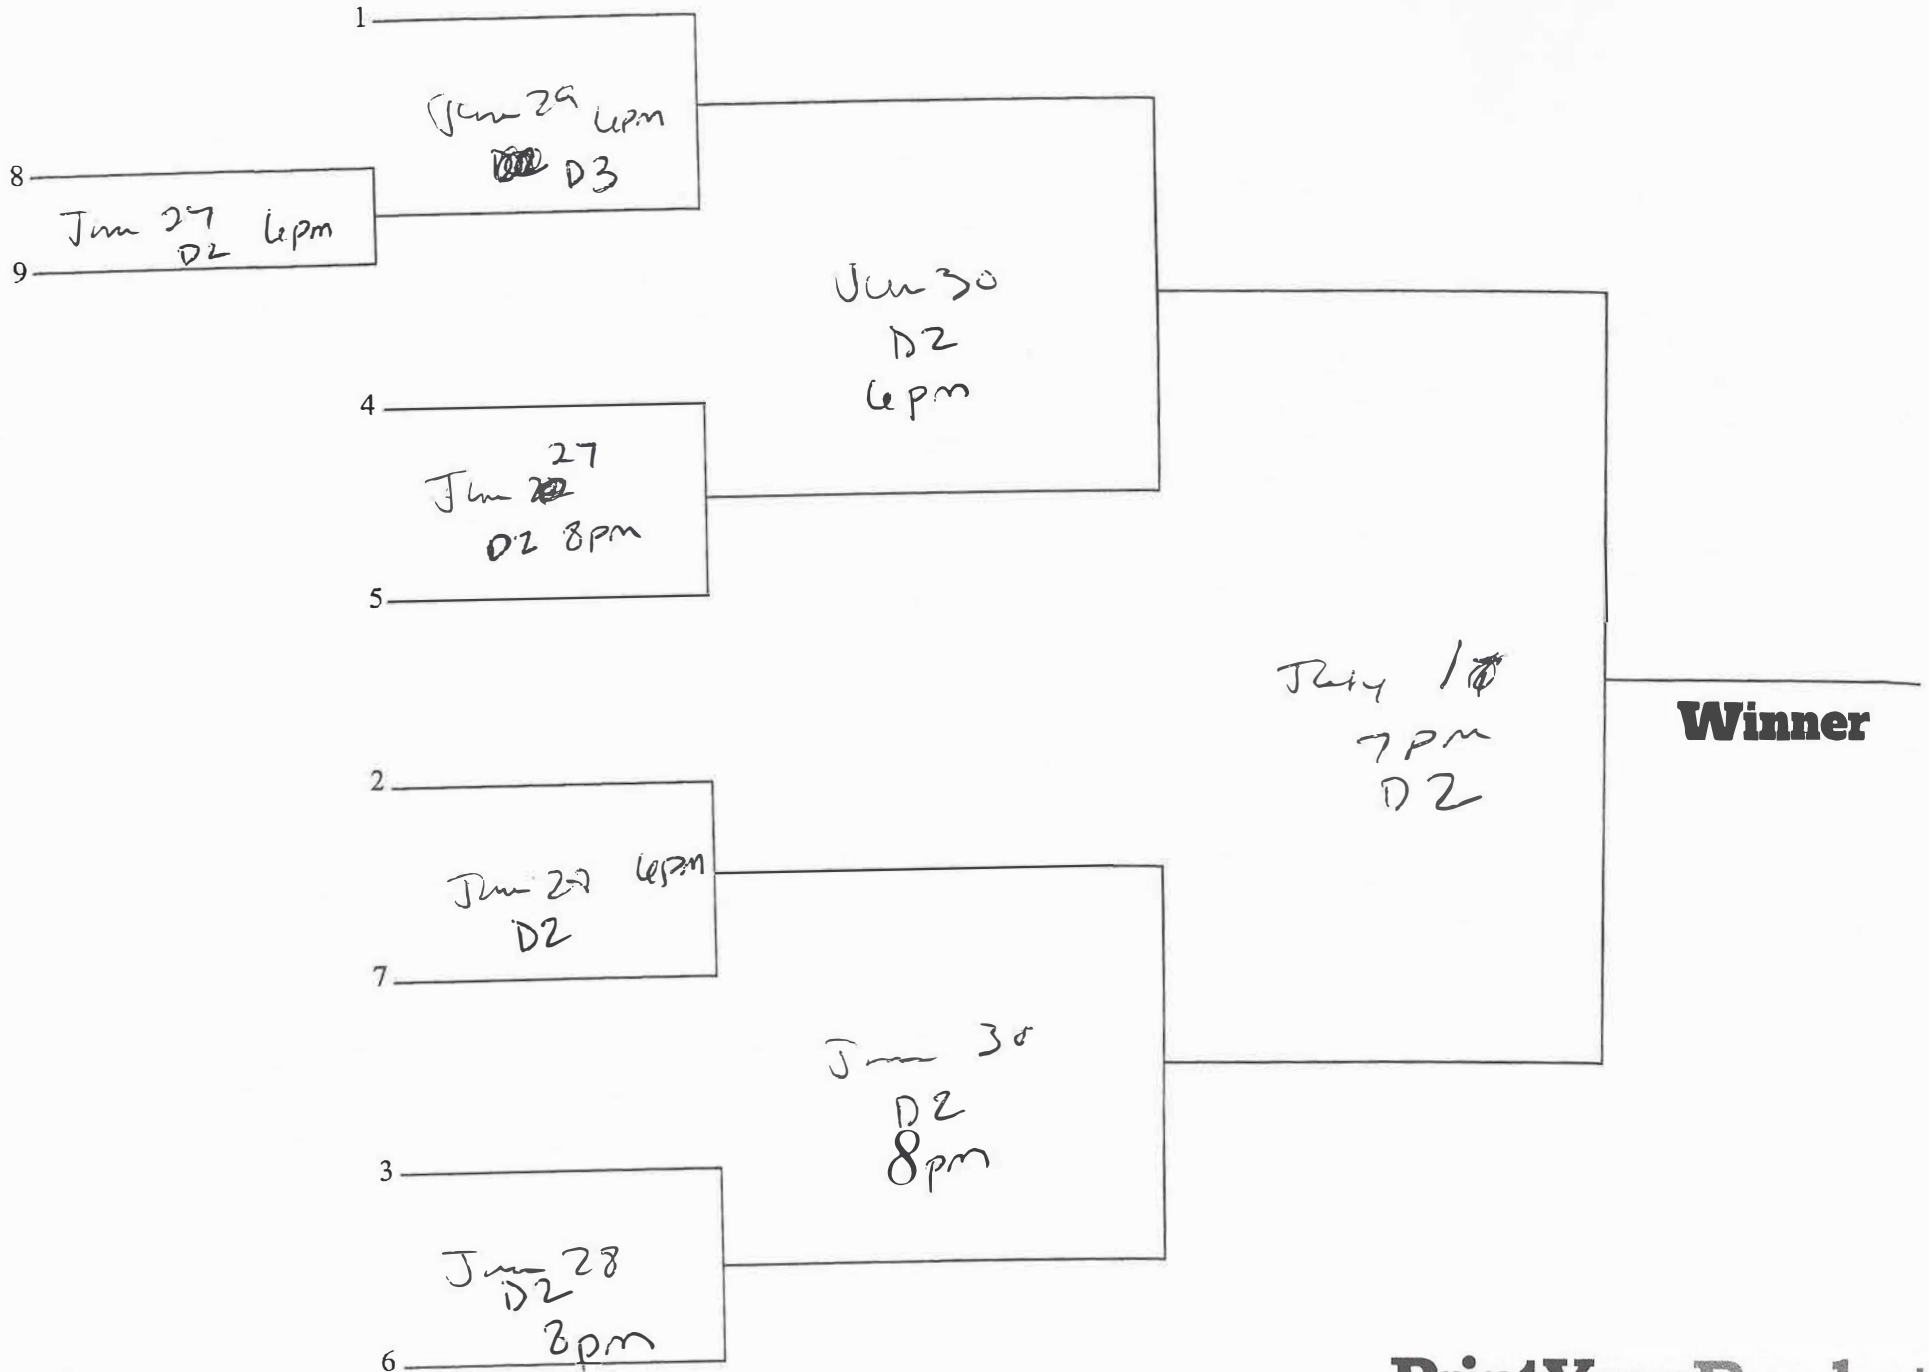

9 Team Single Elimination

Majors

9 Team Single Elimination

~~At 10:00~~ Mins

11 Team Single Elimination

6 Team Single Elimination

Pee Wee