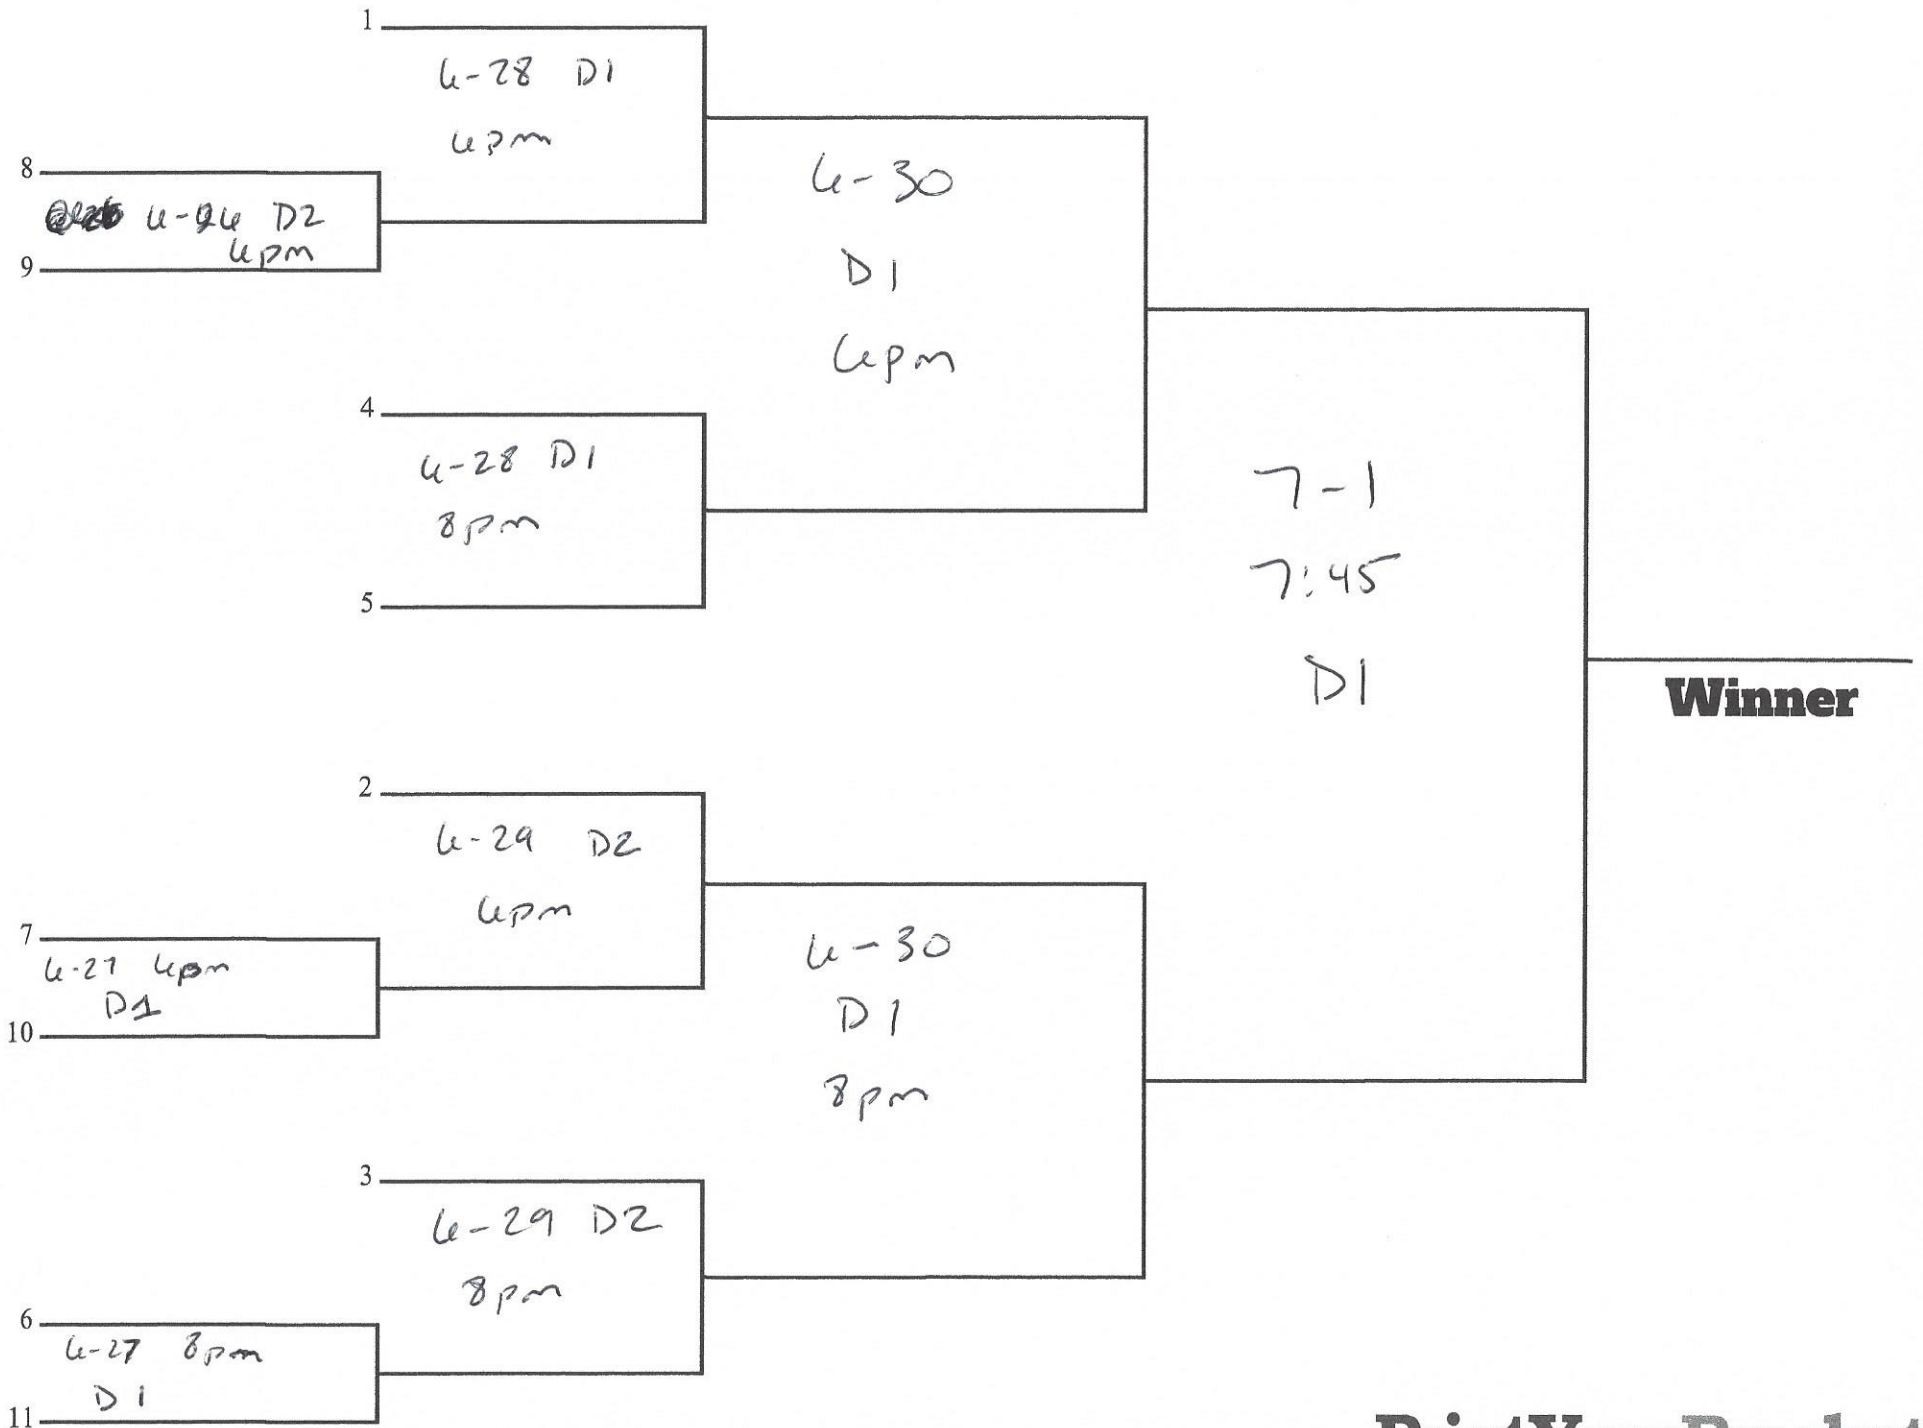

9 Team Single Elimination

Majors

9 Team Single Elimination

~~At 10:00~~ Mins

11 Team Single Elimination

6 Team Single Elimination

Pee Wee